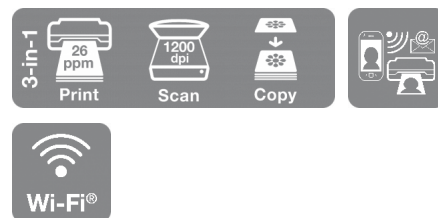

Expression Home XP-225

DATASHEET / BROCHURE

Compact and affordable printer, scanner and copier with Wi-Fi capability, mobile printing and individual inks

The Expression Home XP-225 is part of Epson's smallest ever range of small-in-one home inkjets. It offers cost-effective printing for home users with inks that can be replaced individually. This compact printer, scanner and copier also features the added benefits of Wi-Fi connectivity and mobile printing from anywhere¹.