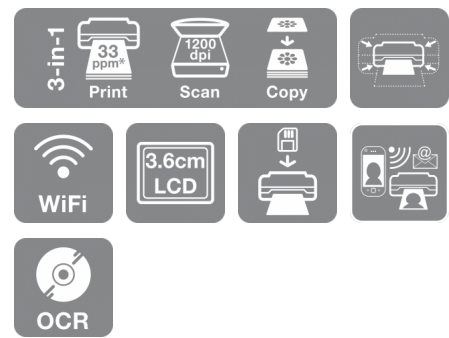

Epson Expression Home XP-305

DATASHEET

The Epson Expression Home XP-305 is part of the Small-in-One range - Epson's smallest ever range of all-in-one home inkjets. This printer, scanner and copier offers cost-effective printing for home users who are looking for the added benefit of Wi-Fi connectivity, LCD screen as well as mobile printing.

LOGISTICS INFORMATION

SKU	C11CC09304
Barcode	8715946511306
Dimensions Single Carton	464 x 200 x 380 mm
Carton Weight	5.2 Kg
Multiple Order Quantity	1 Units
Country of Origin	Multiple country of origin
Pallet Size Euro	49 Units (4 x 12)
Pallet Size Block	66 Units (6 x 11)