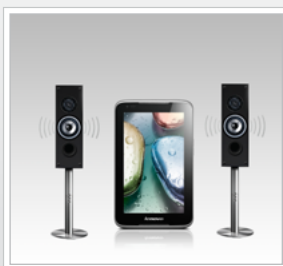

lenovo® FOR
THOSE
WHO DO.™

LENOVO® IDEATAB™ A1000

HEAVY ENTERTAINMENT FOR THOSE WHO TRAVEL LIGHT

Get double the performance with the new IdeaTab A1000 that comes with Dolby® Digital Plus sound and dual front facing speakers for uncompromised audio. It's all the entertainment you'll ever need. Plus a vibrant 7" display, 5-point multitouch screen and USB-OTG for better data transfer make it more than just the ideal travel partner.

Display:

7.0" TN with 70% color gamut (NTSC)
Resolution: 1024 x 600
Multi-touch capacitive

Battery:

3500mAh Li-Polymer
8 hrs WiFi Browsing
6hrs video playback
Stand-by minimum 2 weeks

Memory/Storage:

RAM: 1GB LP-DDR2
Internal Storage: 4GB/8GB/16GB eMMC
Expandable Storage: Up to 32 GB microSD

Connectivity/Radios:

WiFi (WLAN 802.11b/g/n)
Bluetooth® 4.0
FM receiver
GPS

Integrated Camera:

0.3M Front Camera

Dimensions (W x H x T):

199mm x 121mm x 10.7mm
(7.83" x 4.76" x 0.42")

Weight: 350 g (0.77 lbs)

Color:

Black, White

Sensors:

Accelerometer (G-sensor)
Vibration

Buttons:

Power key
Volume key

Ports/Slots:

3.5 mm Audio/Mic Jack
Micro-USB (supports USB-OTG)
Micro-SD card slot