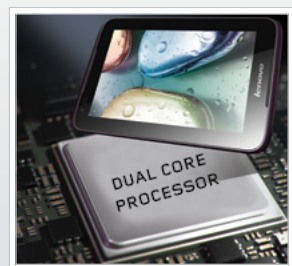

lenovo® FOR
THOSE
WHO DO.™

LENOVO® IDEATAB™ A1000

HEAVY ENTERTAINMENT FOR THOSE WHO TRAVEL LIGHT

Get double the performance with the new IdeaTab A1000 that comes with Dolby® Digital Plus sound and dual front facing speakers for uncompromised audio. It's all the entertainment you'll ever need. Plus a vibrant 7" display, 5-point multitouch screen and USB-OTG for better data transfer make it more than just the ideal travel partner.

DOLBY® DIGITAL PLUS

HANDY & LIGHT

DUAL CORE PROCESSOR

SPECIFICATIONS

Processor:

MT8317 Dual-Core Processor 1.2 GHz

Operating System:

Android™ 4.1.2 Jelly Bean

Display:

7.0" TN with 70% color gamut (NTSC)
Resolution: 1024 x 600
Multi-touch capacitive

Battery:

3500mAh Li-Polymer
8 hrs WiFi Browsing
6hrs video playback
Stand-by minimum 2 weeks

Memory/Storage:

RAM: 1GB LP-DDR2
Internal Storage: 4GB/8GB/16GB eMMC
Expandable Storage: Up to 32 GB microSD