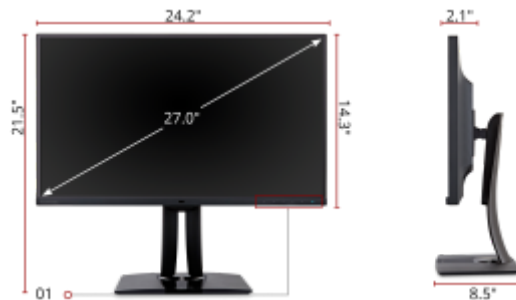

## Key Features

Seamless Viewing Experience | WQHD Resolution | Loaded with Connectivity | Ultimate Color Accuracy | Excellent Screen Uniformity

01 1. Menu Controls  
02 2. VESA Compatible Wall Mount

04 4. USB 3.1 Type A (x3)

03 8. DisplayPort Out  
04 9. Headphones

07 12. DisplayPort In

100 x 100 mm  
3. HDMI/MHL

6. USB Type-C  
7. Kensington Lock Slot

10. DC In  
11. Mini DisplayPort In

27"  
**DISPLAY**

IPS  
**PANEL**

2560 x 1440  
**RESOLUTION**

**Compatibility:**

PC Resolution (max):	2560 x 1440
----------------------	-------------

**Connector:**

USB 3.1 Type A(3), USB 3.1 Type B(1), USB 3.1 Type C(1), 3.5mm Audio Out(1), HDMI MHL(1), Display Port(1), Display Port Out(1), Mini Display Port(1)