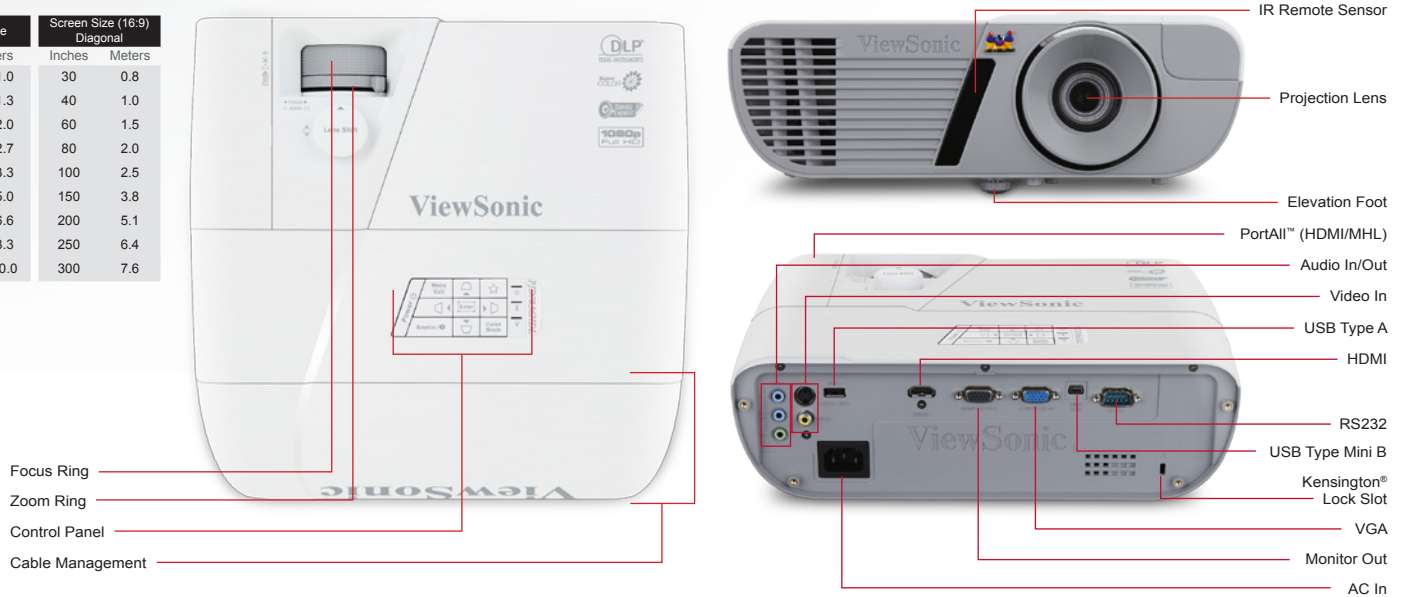

LightStream® Full HD 1080p Projector

PJD7836HDL

Projection Distance		Screen Size (16:9) Diagonal	
Inches	Meters	Inches	Meters
30-39	0.8-1.0	30	0.8
40-52	1.0-1.3	40	1.0
60-78	1.5-2.0	60	1.5
80-105	2.0-2.7	80	2.0
100-131	2.6-3.3	100	2.5
150-196	3.8-5.0	150	3.8
200-261	5.1-6.6	200	5.1
251-327	6.4-8.3	250	6.4
301-392	7.6-10.0	300	7.6

Specifications

DISPLAY	Type	0.65" Digital Micromirror Device (DLP™)
	Resolution	1920 x 1080 (native)
	Lens	1.3x manual optical zoom / manual optical focus
	Keystone	Vertical (± 30°) / Horizontal (± 30°)
	Size	30 – 300 in. / 0.76 – 7.62 m (diagonal)
	Throw Distance	4.2 – 49.9 ft. / 1.29 – 14.28 m
	Throw Ratio	1.15~1.5:1
	Lamp	240 watt
	Light Life	3500 / 6500* (Normal / Eco-mode)
	Brightness	3500 lm
INPUT SIGNAL	Computer and Video	NTSC M(3.58MHz), 4.43MHz, PAL (B, D, G, H, I, M, N, 60), SECAM (B, D, G, L, L1), SD 480i and 576i, ED 480p and 576p, HD 720p, 1080i, 1080p Fh: 15–100KHz, Fv: 24–120Hz
	Frequency	
COMPATIBILITY	PC	Up to 1920x1080
	Mac®	Up to 1920x1080 (may require MAC adapter)
CONNECTOR	Digital Input	HDMI 1.4 (x1) / HDMI/MHL (x1)
	RGB Input	15-pin mini D-Sub (x2)
	Composite Input	RCA jack (x1)
	Audio In	3.5mm mini jack (x2)
	Audio Out	3.5mm mini jack (x1)
	Video Out	15-pin mini D-Sub (x1)
	USB	Type A (power charging) Mini type B (mouse control and maintenance)
	Control	RS232

AUDIO	Speaker	10W (x1)
NOISE LEVEL	Normal / Eco-mode	36 dB / 31 dB
POWER	Voltage	100~240VAC (Auto Switching), 50-60Hz (universal)
	Consumption	350W (max) / <0.5W (stand-by mode)
CONTROLS	Basic	Power, keystone/arrow keys, left/blank, menu/exit, right/panel key lock, mode/enter, auto, source
	OSD	Display, Picture, Source, System Setup (Basic), System Setup (Advanced), Information (See user guide for full OSD functionality)
OPERATING CONDITIONS	Temperature	32–104° F (0–40° C)
	Humidity	10–90% (non-condensing)
	Altitude	0–6000 ft (1828.8m)
DIMENSIONS (W x H x D)	Physical	12.44 x 8.98 x 4.08 in. / 316 x 228 x 103.7 mm
	Packaging	16.14 x 8.86 x 17.72 in. / 410 x 225 x 450 mm
WEIGHT	Net	5.7 lb. / 2.6 kg
	Gross	9.7 lb. / 4.4 kg
REGULATIONS		CB, CCC, cTUVus, CE, FCC, C-Tick, RoHS, RECH, SVHC, WEEE, ErP, EAC, TUV-S Mark (Argentina), KCC, KC, SASO, CECP
WARRANTY		3-year limited warranty on parts and labor, 1-year limited warranty on lamp, 1st year free Express Exchange® service**

Optional Accessories (Sold Separately)

Wireless Presentation Gateway	ViewSync 3
Wireless Presentation Gateway Dongle.....	WPG-300
3D Active Shutter Glasses.....	PGD-350
Universal Ceiling Mount.....	PJ-WMK-006
Carrying Case.....	PJ-CASE-008
Replacement Lamp	RLC-101

What's in the box?

PJD7836HDL projector, power cable, VGA cable, remote control (batteries included), Quick Start Guide, ViewSonic Wizard CD (with User Guide)