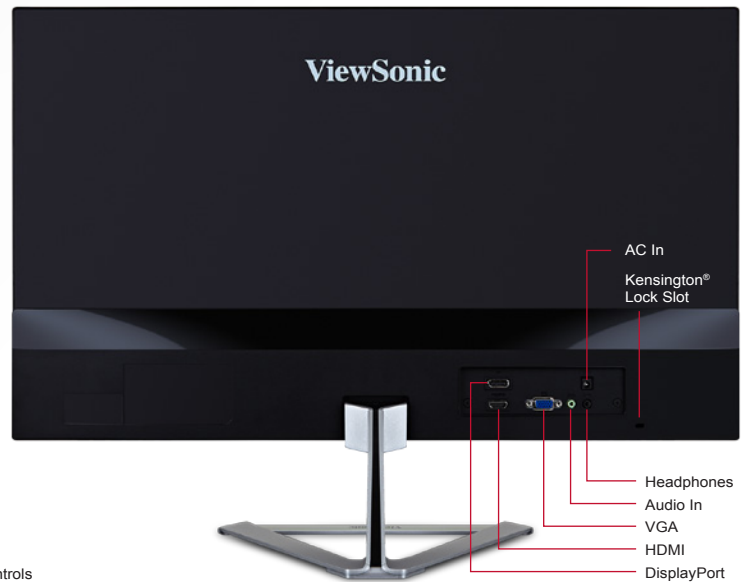

27" Full HD Ultra-Slim Monitor

VX2776-smhd

Specifications

LCD PANEL	Type	IPS Type, a-si TFT Active Matrix LCD
	Display Area	23.5" horizontal x 13.2" vertical; 27.0" diagonal
	Optimum Resolution	1920x1080
	Brightness	250 cd/m² (typ.)
	Contrast Ratio	1000:1 (typ.)
	Dynamic Contrast Ratio	80M:1
	Viewing Angles	178° horizontal, 178° vertical
	Colors	16.7M (6bit + A-FRC)
	Response Time	7ms (GTG)
	Backlight	White-light LED
	Backlight Life	30,000 hours (min.)
	Panel Surface	Anti-glare, hard-coating (3H)
VIDEO INPUT	Digital	DisplayPort, HDMI
	Analog	VGA
	Frequency	Fh: 24~82kHz, Fv: 50~75Hz
	Sync	Separate Sync, Composite Sync, Sync on Green, TMDS, PCI-E
AUDIO OUTPUT	Speakers	3-watt (x2)
COMPATIBILITY	PC	Up to 1920x1080 non-interlaced
	Mac®	Up to 1920x1080
CONNECTOR	Video In	DisplayPort, HDMI, VGA
	Audio In	3.5mm mini jack
	Headphones	3.5mm mini jack
	Power	External Power Adapter
CONTROLS	Front Panel Buttons	GameMode, 1, 2, 3, 4, Power
	OSD	Auto Image Adjust, Contrast/Brightness, Input Select, Audio Adjust, Color Adjust, Information, Manual Image Adjust, Advanced Image Adjust, Setup Menu, Memory Recall (See user guide for complete OSD functionality)

ERGONOMICS	Tilt	Forward 5° / Back 17°
POWER	Voltage	AC 100~240V (universal), 50 / 60Hz
	Consumption	24W (typ.) / 32W (max.)
	Optimize	20W (typ.)
	Conserve	17W (typ.)
OPERATING CONDITIONS	Temperature	32~104° F (0~40° C)
	Humidity	20~90% (non-condensing)
DIMENSIONS (W x H x D)	Physical with Stand	24.5 x 18.2 x 8.2 in. / 621 x 462.6 x 209 mm
	Packaging	27.0 x 17.7 x 4.5 in. / 685 x 450 x 115 mm
WEIGHT	Net with Stand	8.2 lb. / 3.7 kg
	Gross	12.1 lb. / 6.6 kg
REGULATIONS		CE EMC, CB, RoHS BOM & RoHS DoC, ErP, REACH SVHC List & DoC, WEEE, EEL, cULus, FCC-B, DOE ENERGY STAR 6.0, DOE EPEAT (Silver), NRCan, UL-MX-CoC, Mexico Energy
RECYCLE/DISPOSAL		Please dispose of in accordance with local, state, or federal laws
WARRANTY		Three-year limited warranty on parts, labor and backlight

Optional Accessories

HDMI to DVI cable 6FT	CB-00008948
Mini DisplayPort to DisplayPort cable 6FT	CB-00010958
DisplayPort to DisplayPort cable 30FT	CB-00010684
DisplayPort Male to VGA Female Adapter (Single Link).....	CB-00011486
DisplayPort to DisplayPort cable 6FT	CB-00010555
DisplayPort to DVI Adapter.....	LCD-CABLE-001
Desktop Display Wall Mount Kit	LCD-WMK-001

What's in the box?

VX2776-smhd monitor, Power cable, AC/DC adapter, Audio cable, VGA cable, HDMI cable, Quick Start Guide, ViewSonic Wizard CD