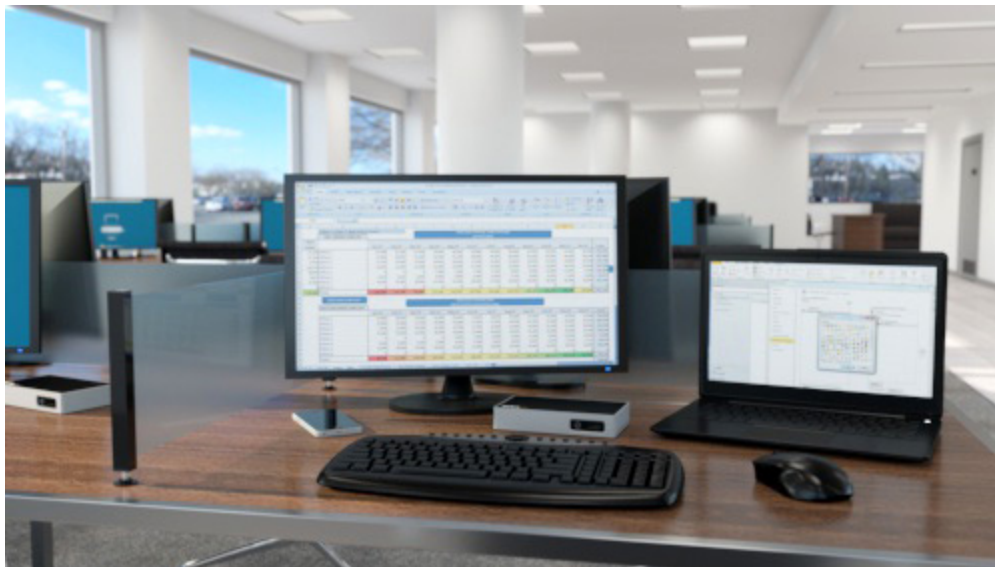

HDMI Docking Station for Laptops - USB 3.0

StarTech ID: USB3VDOCKH

This HDMI® docking station for laptops offers a cost-effective way to create a simpler but highly functional workstation that can be used in permanent workspaces, or by multiple people in guest or short-term (hot desk) environments.

If you don't need all the connections and features of a traditional laptop docking station, you can use this dock to add the most essential connections (such as an extra display) to your laptop.

Now you or your colleagues can be more productive and create an efficient and comfortable workspace, even in an area with minimal desk space.

Essential connections that are ideal for simple workstations

This laptop dock features basic device connections that are integrated into a small foot-print housing. Now you

can create a permanent or a short-term (hot desking) workstation in a location with limited space. The dock offers an efficient solution for adding an extra display, a Gigabit network connection, and multiple USB devices without having to connect several individual adapters. And, with hot desks, laptop users aren't tied to one specific workstation, so they can come and go easily.

By maximizing your available space, the compact dock can help eliminate the added cost and hassle of purchasing more offices, cubicles, or desks.

With fewer ports integrated into a small foot-print housing, the dock is a perfect fit for short-term work areas (hot desks). It's ideal for mass deployment in business, classroom, computer lab, and government settings. Plus, it integrates nicely into home-office workspaces that have limited space.