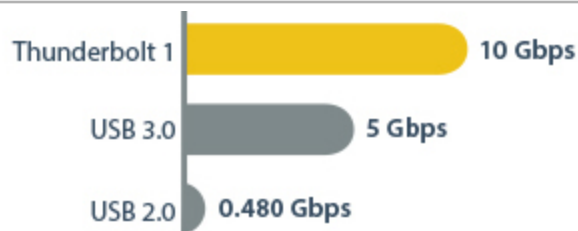

Work more efficiently using two DisplayPort monitors

This Thunderbolt 2 dock lets you connect two displays to your laptop using common DisplayPort monitors. Traditional Thunderbolt docks require that at least one of your monitors is a Thunderbolt display for dual video, which means you might need to spend extra time and money on the additional display. Because it offers two DisplayPort connections, the dock makes it easy to create a highly productive dual-video workstation, with no additional costs or inconveniences.

With dual displays, you have more screen space to manage several programs at once. You can work more efficiently by avoiding the nuisance of rearranging windows, or flipping back and forth between pages.

Improve your viewing experience with 4K Ultra HD

If you're looking to add a 4K Ultra HD display to your laptop, then this dock can help. The dock delivers vivid 4K (3840 x 2160p - 30Hz) image quality to a single DisplayPort or Thunderbolt monitor. And, because it supports DP++ you can connect a 4K HDMI® display using a [DisplayPort to HDMI Adapter](#) (SKU: DP2HD4KADAP - sold separately). It's perfect for web and graphic designers, animators, or anyone who works with high-resolution videos and images.

Plus, you can connect a Thunderbolt display and a DisplayPort monitor while maintaining 4K resolution on the DP display. You can also connect multiple displays via a Thunderbolt daisy chain, giving you multiple options for expanding your viewing capabilities.

Access 12 peripherals at once, including digital optical audio and eSATA devices

The Thunderbolt 2 docking station smashes connection limitations. It provides several peripheral ports, including the hard-to-find connections that are missing from most laptops and docking stations. Ports such as a built-in eSATA port and S/PDIF 5.1 digital optical audio output set this dock apart, making it easy to enhance or harness the storage and audio capabilities of your MacBook or laptop.

The dock also features an always-on USB fast-charge port, so you can quickly charge your smartphone or tablet even when your laptop is disconnected. And because it offers 20Gbps data throughput, the Thunderbolt 2 dual-video docking station lets you connect and use your peripherals at higher speeds. With faster device access you can save time and get work done more quickly.

The TB2DOCK4K2DP is backed by a StarTech.com 2-year warranty and free lifetime technical support.