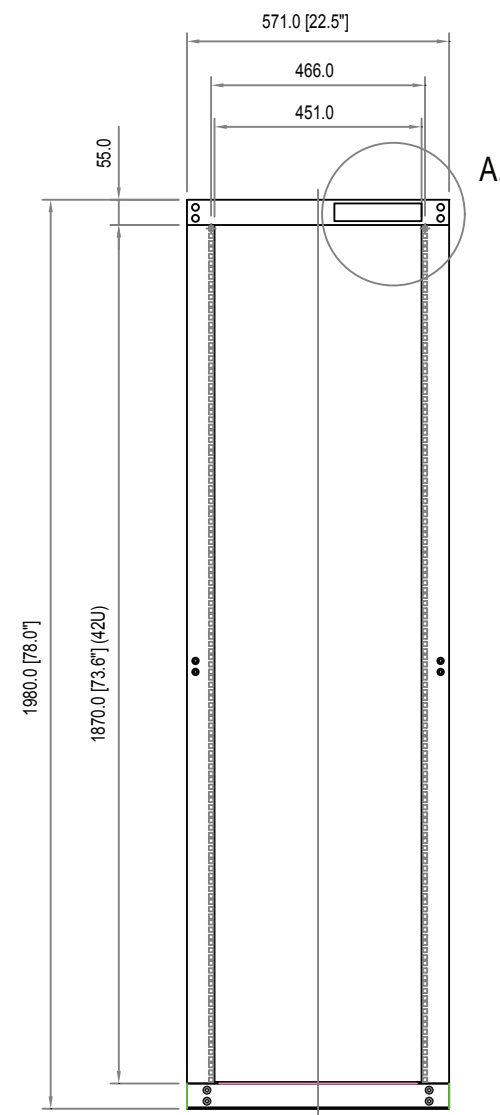

42U Adjustable 4 Post Open Server Equipment Rack Cabinet

4POSTRACKBK

A. Detail

(Top View)

(Front View)

(Side View)