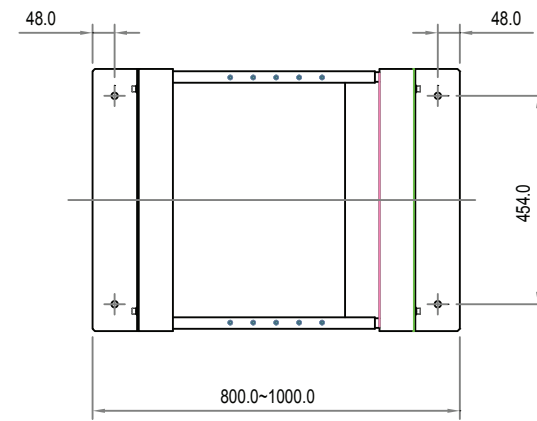

42U Adjustable 4 Post Open Server Equipment Rack Cabinet

4POSTRACKBK

A. Detail

(Top View)

(Front View)

(Side View)