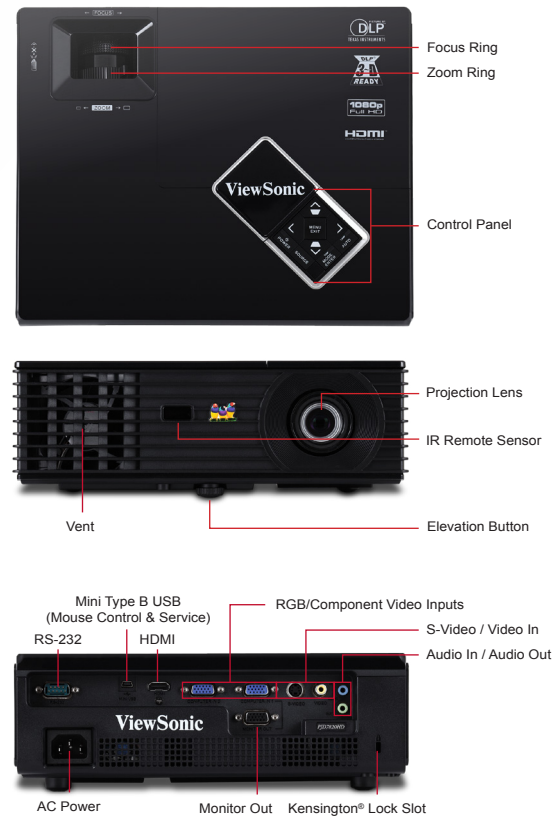

Full HD 1080p Projector

PJD7820HD

BrilliantColor™ Technology

ViewSonic's PJD7820HD projector with BrilliantColor technology features multi-color processing to produce stunning, vibrant colors. Unlike other technologies such as LCD which use just 3 primary colors to produce the image, the PJD7820HD uses up to 6 separate colors. The sophisticated 6-segment color wheel enhances the yellow color performance that is the key to accurate and vivid color reproduction. With multi-color processing, colors are richer and more vibrant with exquisite and precise detail.

Specifications

DISPLAY	Type	0.65" Digital Micromirror Device (DLP)
	Resolution	1080p 1920x1080 (native)
	Lens	1.3x manual optical zoom / manual optical focus
	Keystone	Manual vertical digital keystone correction (+/- 40°)
	Size	30 – 300 in. / 0.7 – 7.6 m (diagonal)
	Throw Distance	2.5 – 25.0 ft. / 0.8 – 7.6 m
	Throw Ratio	1.15~1.5:1
	Lamp	210 watt
	Lamp Life	4000 / 6000 hours* (Normal / Eco-mode)
	Brightness	3000 Lumens
	Contrast Ratio	15,000:1 (w/DynamicEco™)
	Aspect Ratio	16:9 (native)
	Color Depth	30 bits, 1.07B Color (10+10+10)
Color Wheel	6-seg RGBCYW / 7200rpm	
INPUT SIGNAL	Computer and Video	NTSC M (3.58 MHz), 4.43MHz, PAL (B, D, G, H, I, M, N, 60), SECAM (B, D, G, K, K1, L), SD 480i and 576i, ED 480p and 576p, HD 720p, 1080i, 1080p
	Frequency	Fh: 31–100KHz, Fv: 48–120Hz
COMPATIBILITY	PC	VGA to 1920x1200
	Mac®	Up to 1920x1200 (may require MAC adaptor)
CONNECTOR	RGB Input	15-pin mini D-sub (x2)
	RGB Output	15-pin mini D-sub
	Digital Input	HDMI (x1)
	Component Input	15-pin mini D-sub (x2, shared with RGB)
	Composite Input	RCA jack
	S-Video	4-pin mini-DIN
	Audio Input	3.5mm mini jack
	Audio Output	3.5mm mini jack
	Control	RS-232 (DB-9)
USB	Mini Type B (mouse control and service)	
AUDIO	Speaker	2-watt (x1)
POWER	Voltage	100–240VAC (Auto Switching), 50/60Hz (universal)
	Consumption	260W (typ) / <0.5W (Stand-by mode)