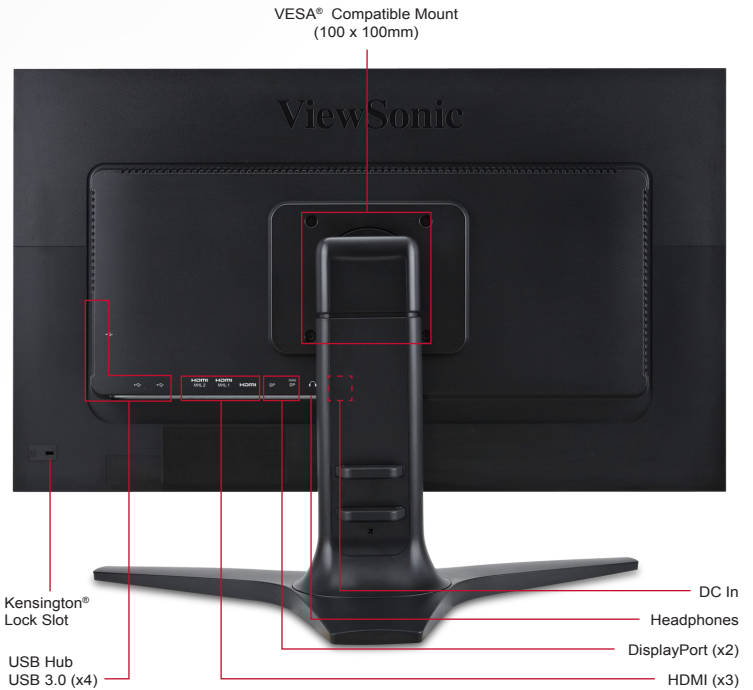

27" Ultra HD LED Monitor with SuperClear® IPS Panel Technology

VP2780-4K

Specifications

LCD PANEL		Type	Color Active Matrix TFT LCD
	Display Area	23.5" horizontal x 13.2" vertical; 27.0" diagonal	
	Optimum Resolution	3840x2160	
	Brightness	350 cd/m² (typ.)	
	Contrast Ratio	1,000:1 (typ.)	
	Dynamic Contrast Ratio	20,000,000:1	
	Viewing Angles	178° horizontal, 178° vertical	
	Colors	1.07B (10-bits with A-FRC)	
	Response Time	5ms (GTG)	
	Backlight	White-light LED	
	Backlight Life	30,000 hours (min.)	
	Panel Surface	Anti-glare, hard-coating (3H)	
VIDEO INPUT		Digital	HDMI / MHL, DisplayPort
	Frequency	Fh: 15~204kHz, Fv: 24~120Hz	
	Sync	Separate Sync, Composite Sync, Sync on Green	
COMPATIBILITY		PC	Up to 3840x2160
	Mac®		Up to 3840x2160
CONNECTOR		Video In	HDMI 2.0, HDMI / MHL (x2), DisplayPort (x2)
	Headphone		3.5mm mini jack
	USB Hub		USB 3.0 (x4) USB Upstream
	Power		External power adapter
CONTROLS		Front Panel Buttons	Power, 1, Up, Down, 2
	OSD		Auto Image Adjust, Contrast/Brightness, Input Select, Audio Adjust, Color Adjust, Information, Manual Image Adjust, Setup Menu, Memory Recall (See user guide for complete OSD functionality)

ERGONOMICS		Tilt	Forward 5° / Back 23°
	Swivel		120°
	Height Adjust		0 ~ 150mm
	Pivot		90°
POWER		Voltage	AC 100~240V (universal), 50 / 60Hz
	Consumption		46.5W (typ.) / 49W (max.)
	Optimize		40W (typ.)
	Conserve		33W (typ.)
OPERATING CONDITIONS		Temperature	32~104° F (0~40° C)
	Humidity		20~90% (non-condensing)
DIMENSIONS (W x H x D)		Physical with Stand	25.3 x 18.5 x 13.7 in. / 642.7 x 469.7 x 347.8 mm
		Physical without Stand	25.3 x 15.0 x 2.2 in. / 642.7 x 381.7 x 56 mm
		Packaging	29.1 x 22.7 x 10.2 in. / 739 x 576 x 259 mm
WEIGHT		Net with Stand	18.4 lb. / 8.4 kg
		Net without Stand	11.8 lb. / 5.4 kg
		Gross	25.8 lb. / 11.7 kg
WALL MOUNT		VESA Compatible	100 x 100mm
REGULATIONS			CB, CE, WEEE, RoHS, ErP, REACH, TCO6.0, UL, FCC-B, Mexico CoC, EPEAT Gold, ENERGY STAR, Mexico Energy
RECYCLE/DISPOSAL			Please dispose of in accordance with local, state, or federal laws
WARRANTY			Three-year limited warranty on parts, labor and backlight

Optional Accessories

HDMI to DVI cable 6FT	CB-00008948
Mini DisplayPort to DisplayPort Cable 6FT	CB-00010958
DisplayPort to DisplayPort Cable 30FT	CB-00010684
DisplayPort to DisplayPort Cable 6FT	CB-00010555
Desktop Display Wall Mount Kit	LCD-WMK-001

What's in the box?

VP2780-4K monitor, Power cable, DisplayPort cable, MHL cable, HDMI cable, USB 3.0 upstream cable, Quick Start Guide, ViewSonic Wizard CD (with user guide)